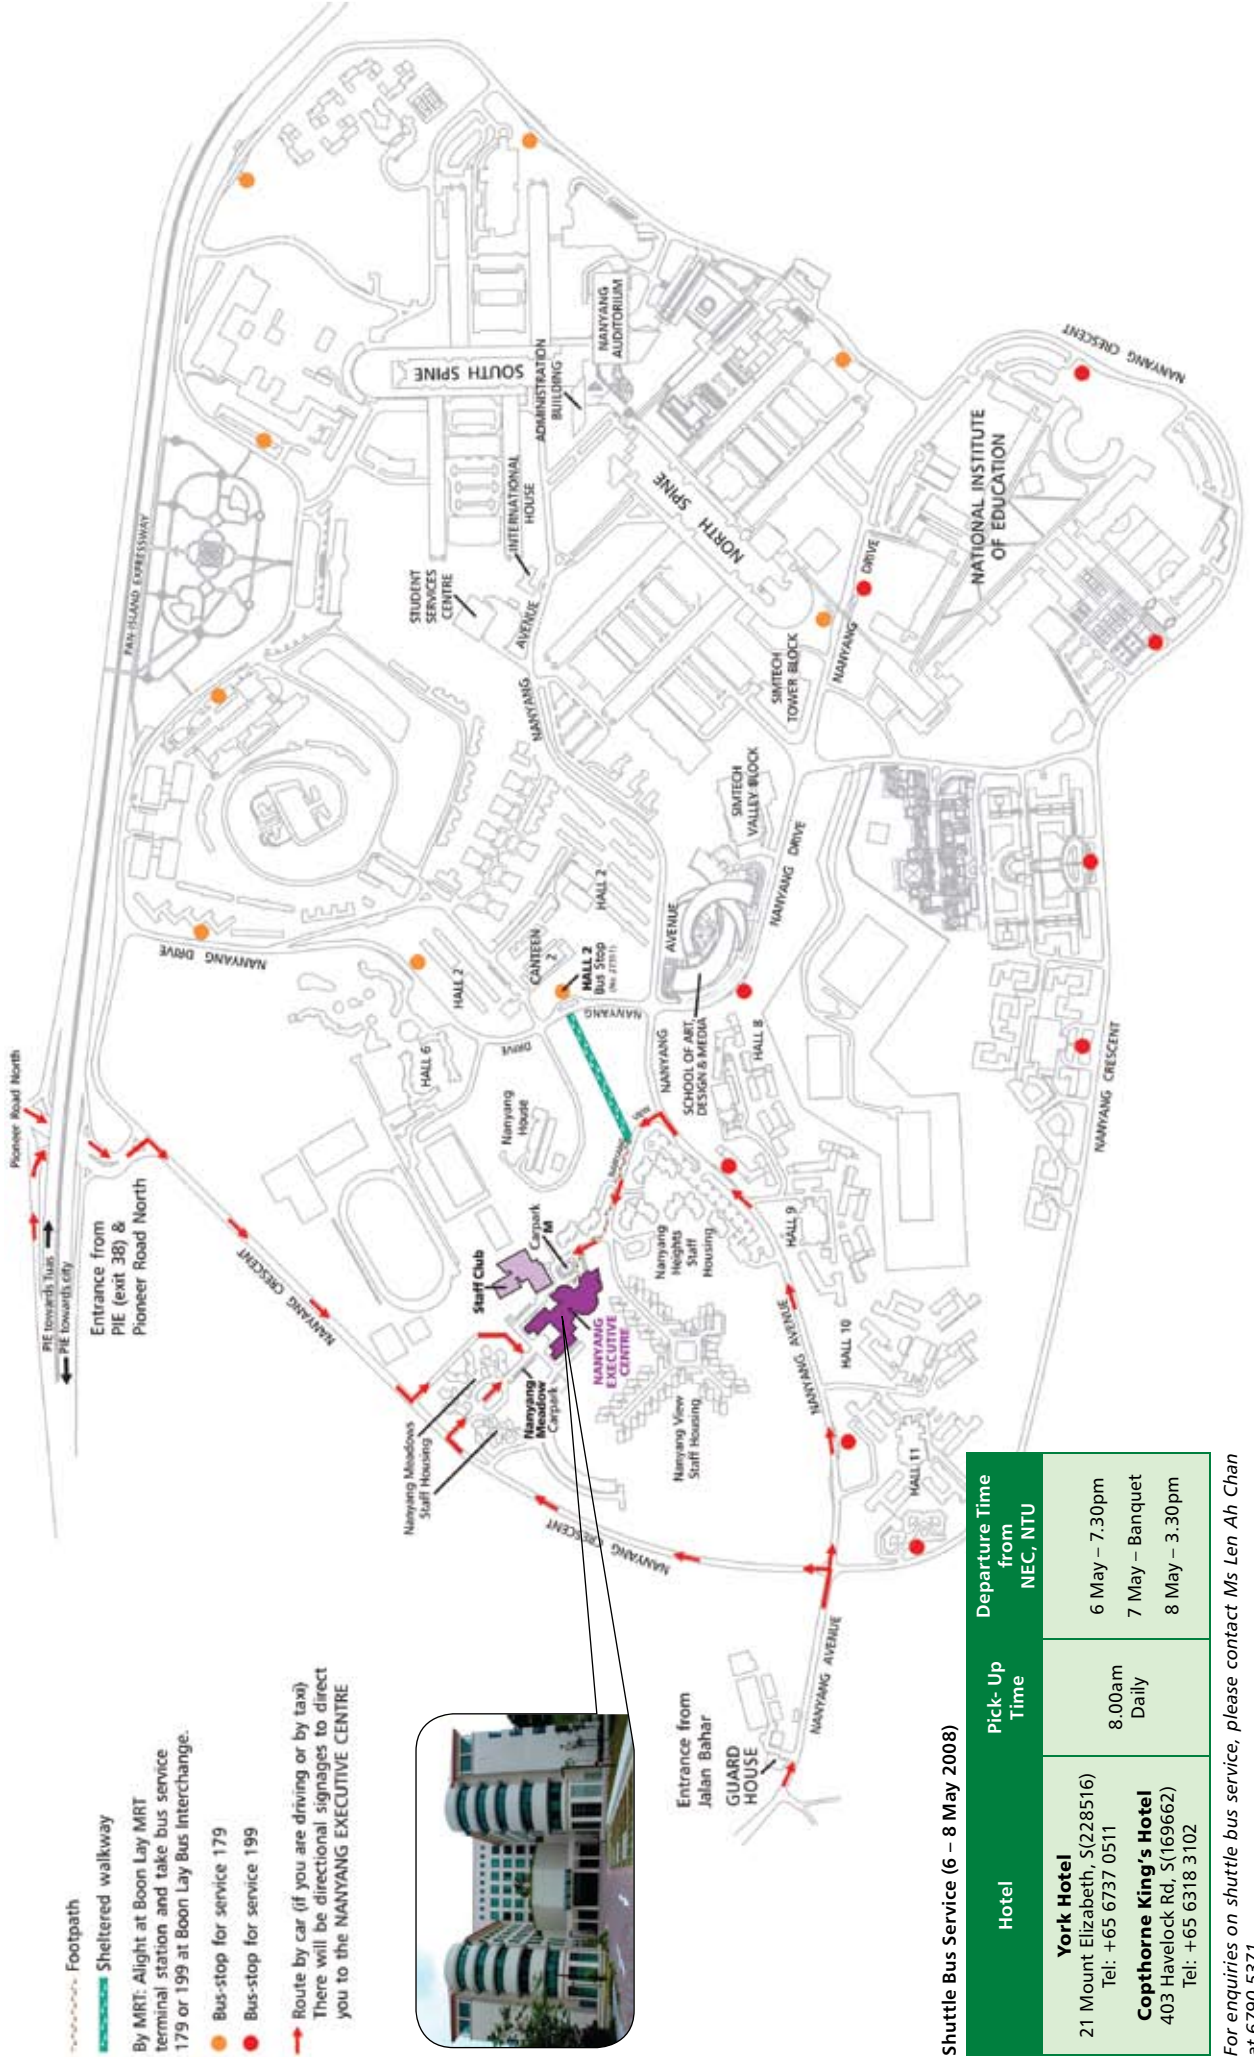

Directional Map to Nanyang Executive Centre
Nanyang Technological University
 60 Nanyang View Singapore 639673

Shuttle Bus Service (6 – 8 May 2008)

Hotel	Pick-Up Time	Departure Time from NEC, NTU
York Hotel 21 Mount Elizabeth, S(228516) Tel: +65 6737 0511	8.00am Daily	6 May – 7.30pm 7 May – Banquet 8 May – 3.30pm
Cophorne King's Hotel 403 Havelock Rd, S(169662) Tel: +65 6318 3102		